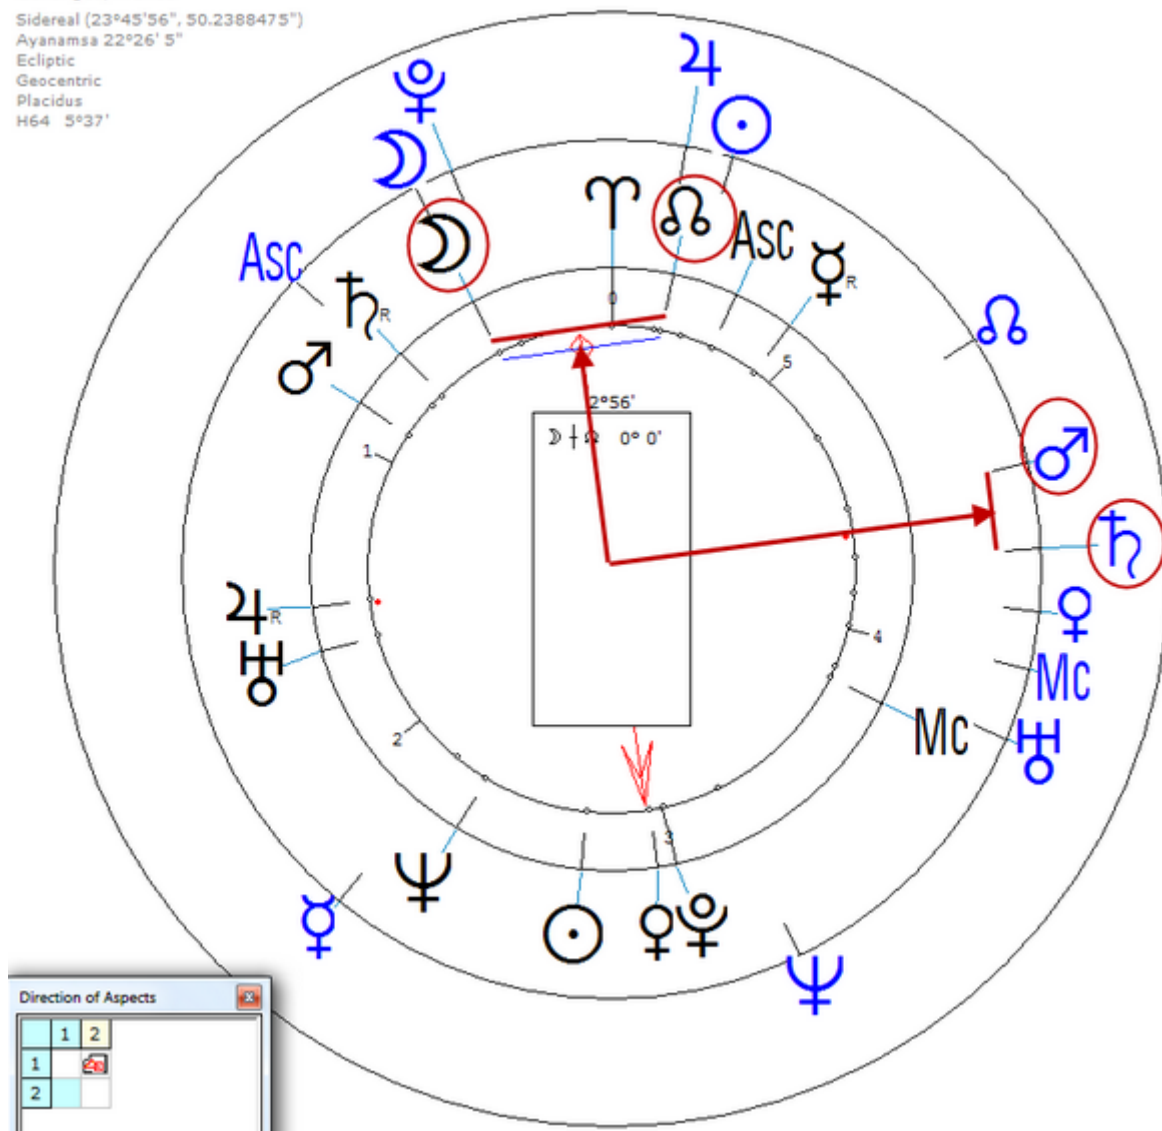

Donneaud, Maurice

8 September 1904 at 22:00 (= 10:00 PM)Collonges, France, 46n08, 5e54
French actor.

<https://www.astro.com/astro-databank/Donneaud,_Maurice>

He committed suicide on 19 May 1956.

Progressed Lunar Return (Harmonic 64)

Lunar ♂/♃ = ☽n/♁n ; Lunar ♀ = ♂n/♃n

Lunar ☉ = Lunar ☽/♁

Donneaud, Maurice
8 September 1904 Thu 22:00 (GMT+0:09) 46n08 5e54
Collonges, France
Sidereal (23°45'56", 50.2388475")
Ayanamsa 22°26' 5"
Ecliptic
Geocentric
Placidus
H64 5°37'